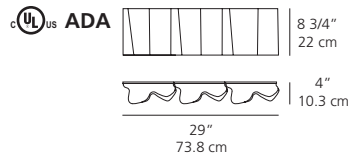

Logico mini wall triple

incandescent source

- 3 x 75W (E26/A19)

or

fluorescent source

- 6 x 13W (G24q-1/T4)