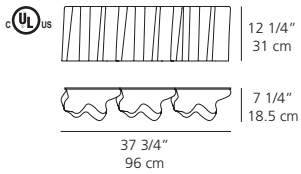

Logico wall triple

incandescent source

- 6 x 75W (E26/A19)

or

fluorescent source

- 6 x 18W (G24q-2/T4)