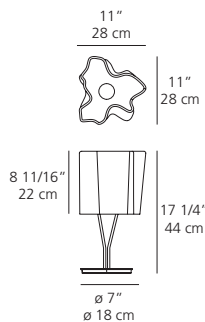

Light emission

Logico table

incandescent source

• 3 x 60W (E26/A19)

IP20 □ F + Touch Dimmer

Logico mini table

incandescent source

• 3 x 40W (E12/G16 1/2)

IP20 □ F + Touch Dimmer

Logico micro table

incandescent source

• 1 x 60W (E12/G16 1/2)

IP20 □ F

Table standing luminaires for diffused incandescent lighting.

Materials: diffuser in handblown venetian glass with satined finish • diffuser supporting frame in die-cast aluminum with pale grey lacquered finish • three-rod stem and base in steel with pale grey lacquered finish • touch sensitive dimmer control rod in diffuser frame for table and mini table models • on/off switch on cord for micro table model