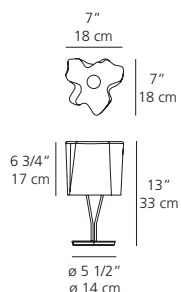

Light emission

Logico table

incandescent source

• 3 x 60W (E26/A19)

IP20 □ F + Touch Dimmer

Logico mini table

incandescent source

• 3 x 40W (E12/G16 1/2)

IP20 □ F + Touch Dimmer

Logico micro table

incandescent source

• 1 x 60W (E12/G16 1/2)

IP20 □ F

Table standing luminaires for diffused incandescent lighting.

Materials: diffuser in handblown venetian glass with satined finish • diffuser supporting frame in die-cast aluminum with pale grey lacquered finish • three-rod stem and base in steel with pale grey lacquered finish • touch sensitive dimmer control rod in diffuser frame for table and mini table models • on/off switch on cord for micro table model