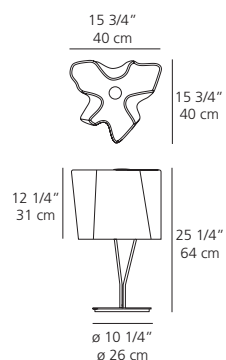

Light emission

Logico table

incandescent source

• 3 x 60W (E26/A19)

IP20 □ F + Touch Dimmer

Logico mini table

incandescent source

• 3 x 40W (E12/G16 1/2)

IP20 □ F + Touch Dimmer

Logico micro table

incandescent source

• 1 x 60W (E12/G16 1/2)

IP20 □ F

Table standing luminaires for diffused incandescent lighting.

Materials: diffuser in handblown venetian glass with satined finish • diffuser supporting frame in die-cast aluminum with pale grey lacquered finish • three-rod stem and base in steel with pale grey lacquered finish • touch sensitive dimmer control rod in diffuser frame for table and mini table models • on/off switch on cord for micro table model